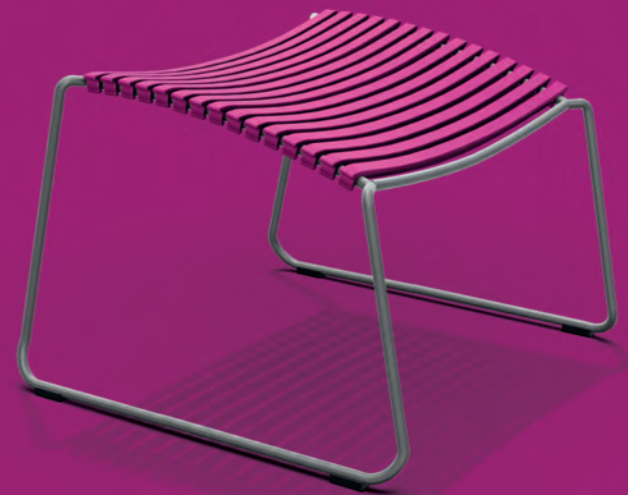

### **CLICK POSITION CHAIR**

With adjustable backrest is made for all of us who just want to sit comfortably. CLICK position chair has 7 positions. The first is more upright than the dining chair, giving you extra support while dining. After a nice meal you just lean back and relax...

### **CLICK LOUNGE CHAIR**

Is an extension of the rocking chair. The comfort is the same - so for those that are not “about to Rock” – choose the Lounge chair.

77

**CLICK ROCKING CHAIR**

Most people like to sit in a rocking chair. Adults and children. The body will rest in the dynamic rocking movements - this rocking chair equals nice comfort at all levels. Made for both indoor and outdoor.

### **CLICK FOOTREST**

Is designed to complete the shape of the chair it complements. The angle makes it the perfect footrest. Use it together with CLICK dining chair, CLICK position chair, CLICK Lounge chair or CLICK rocking chair for even better relaxation.

78

**CLICK SUNROCKER**

Is a small design experiment that succeeded! You use yourself, your body, as counterpoint and your weight shift determines whether you are in a sitting or a lying position. Do not touch anything, tear or pull. Just lean forward or back. Sit, lie. That simple.